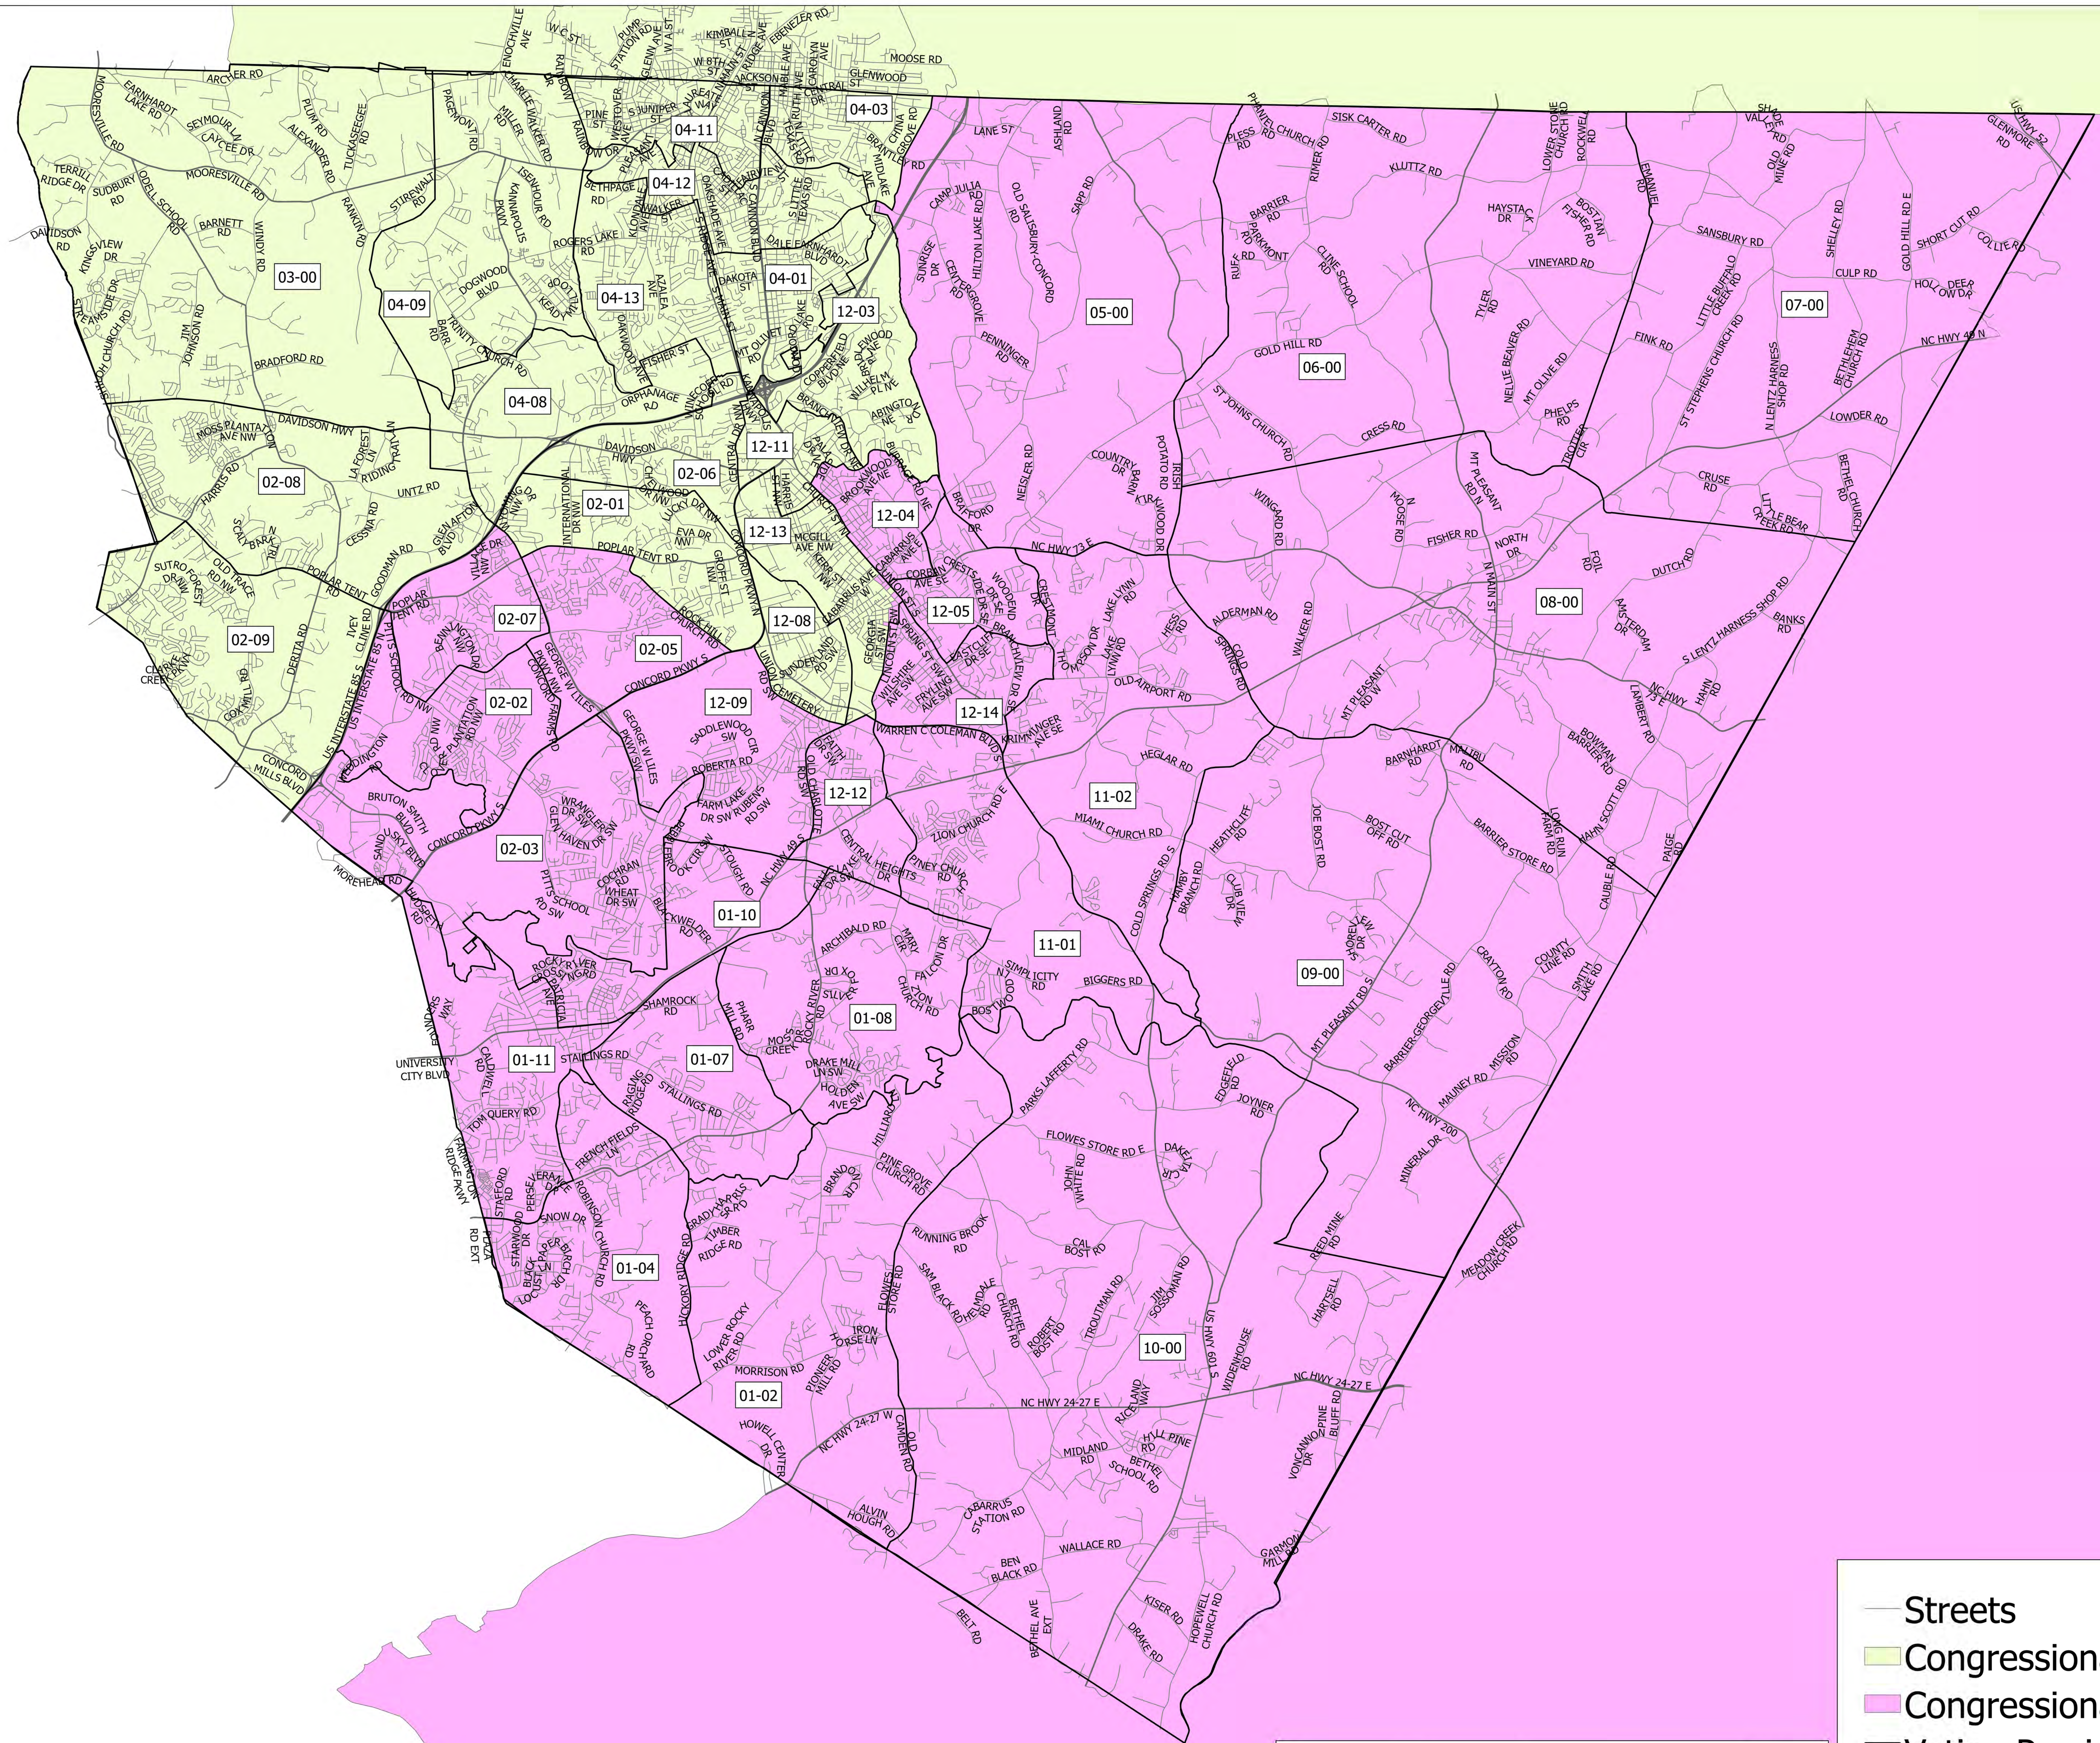

US House Districts

- Streets
- Congressional District 6
- Congressional District 8
- Voting Precinct

0 1.5 3 6 Miles