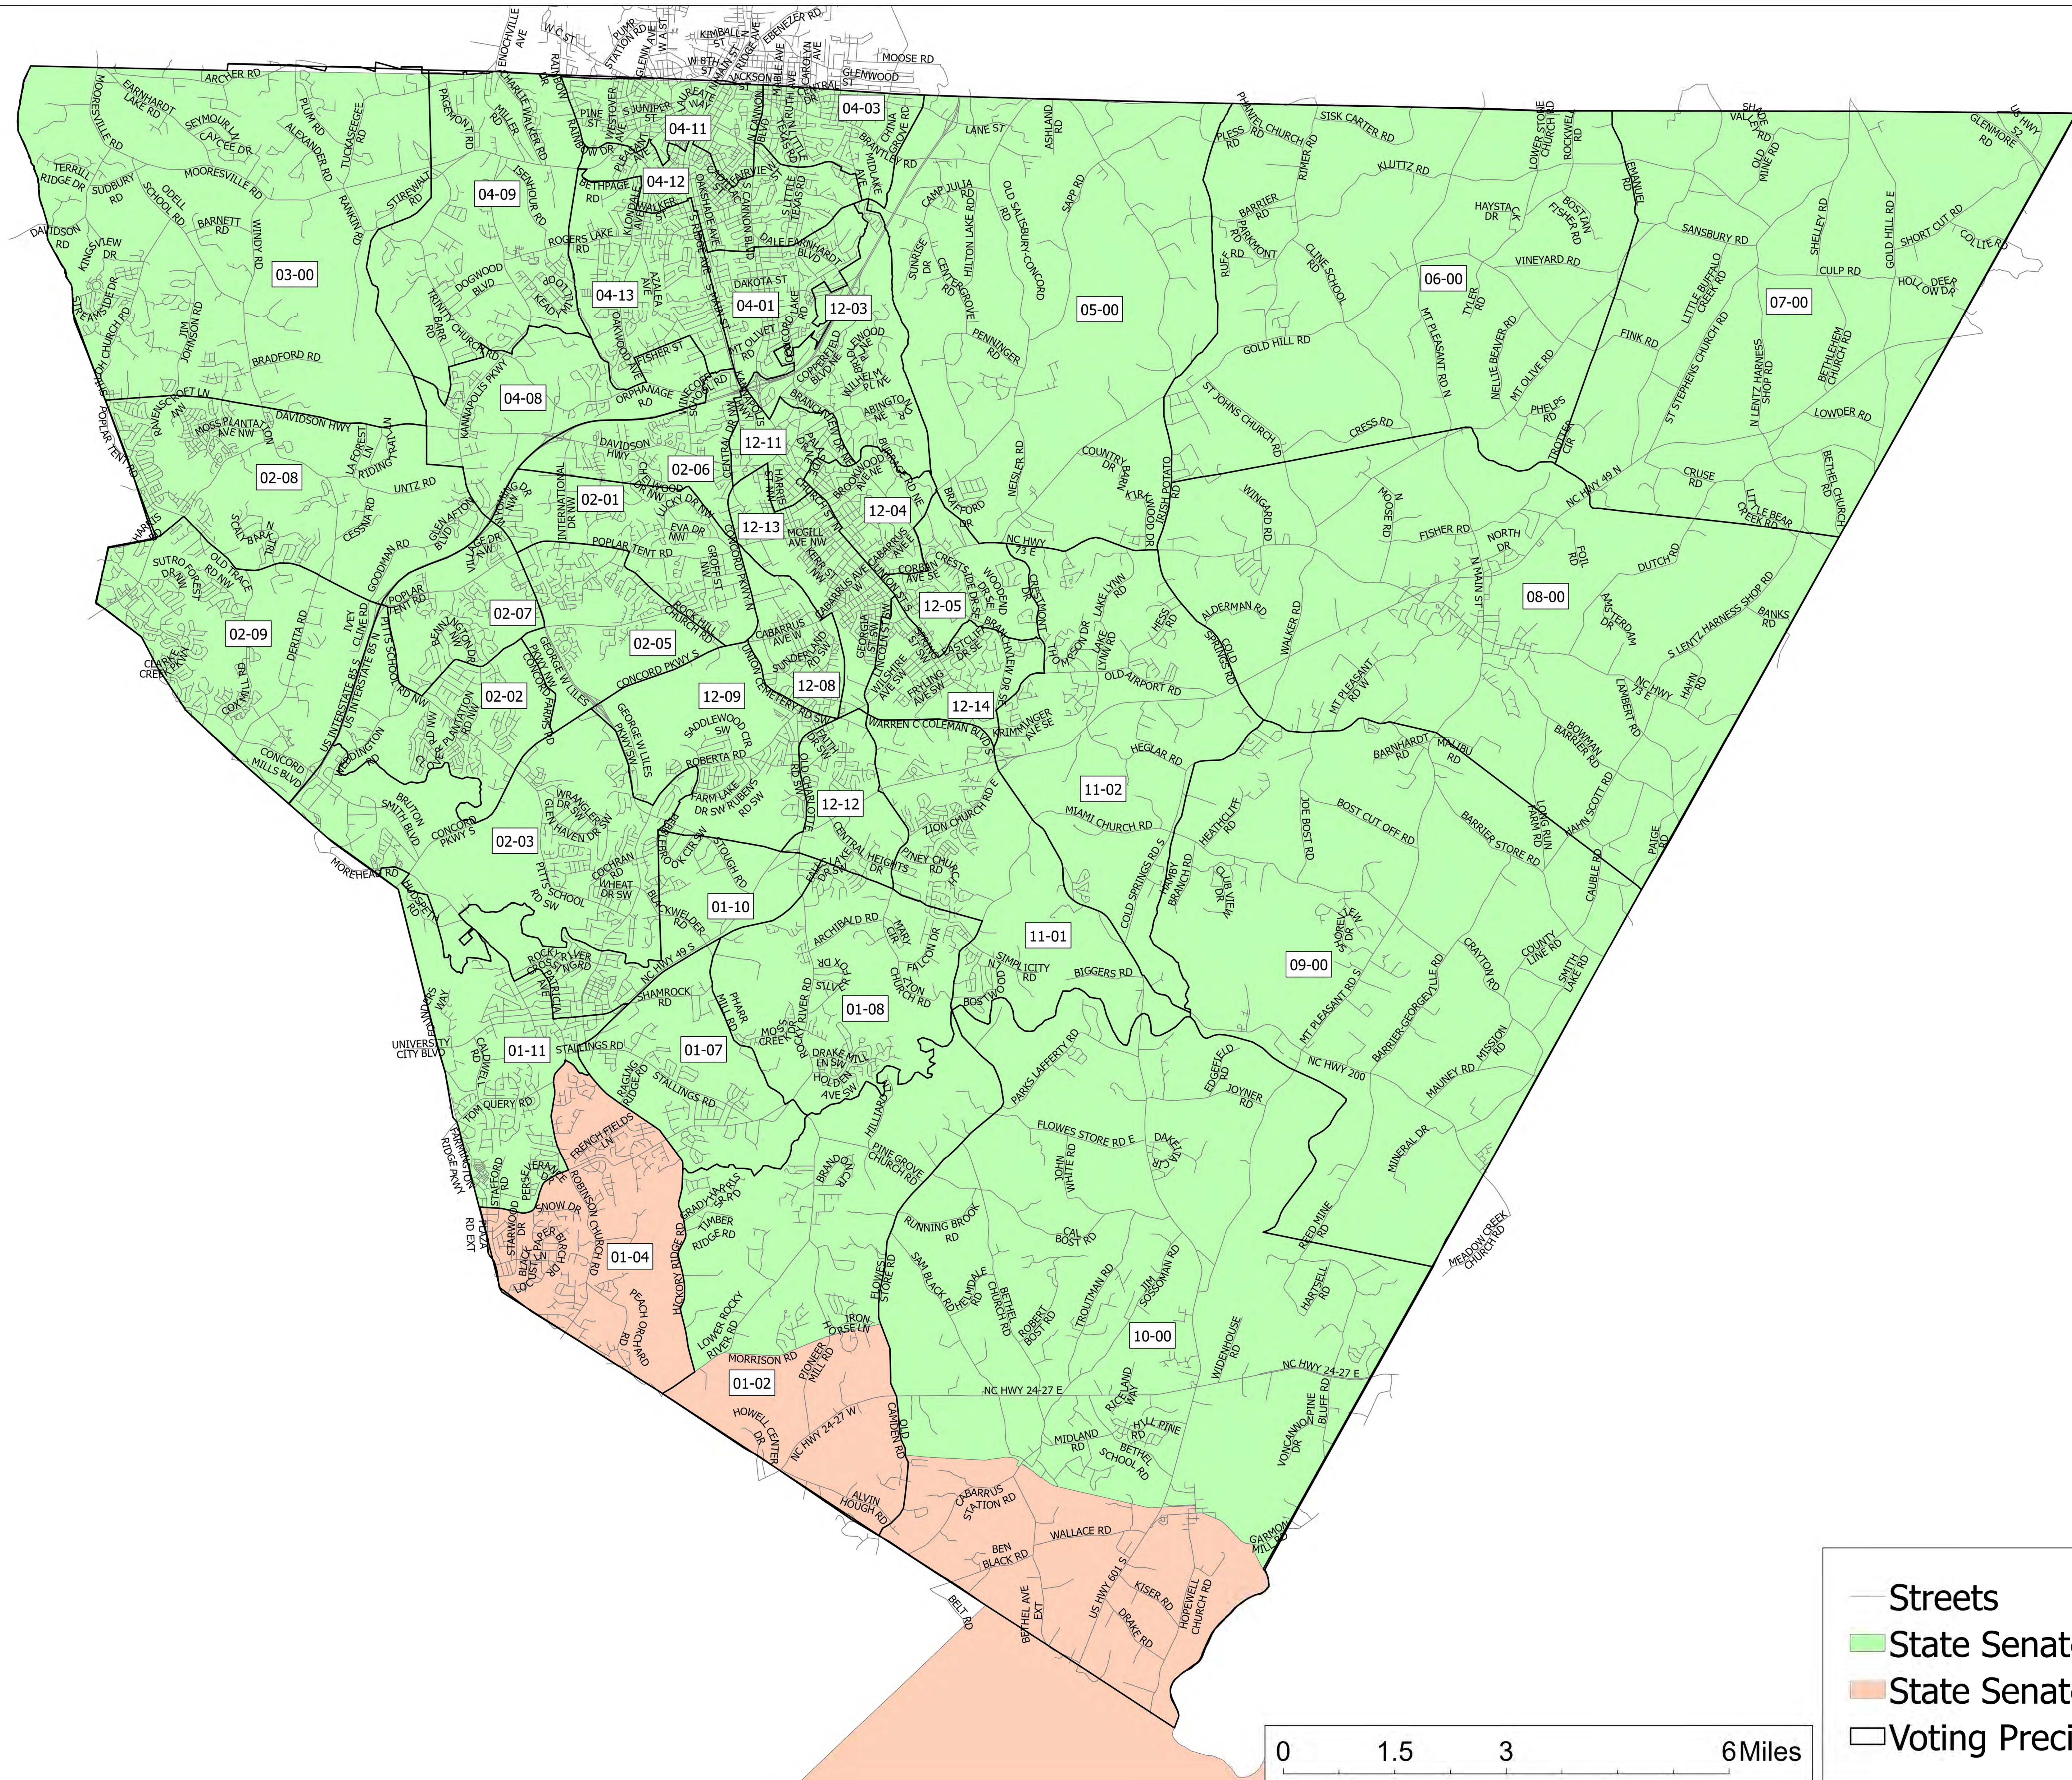

NC Senate Districts

- Streets
- State Senate District 34
- State Senate District 35
- Voting Precinct

0 1.5 3 6 Miles